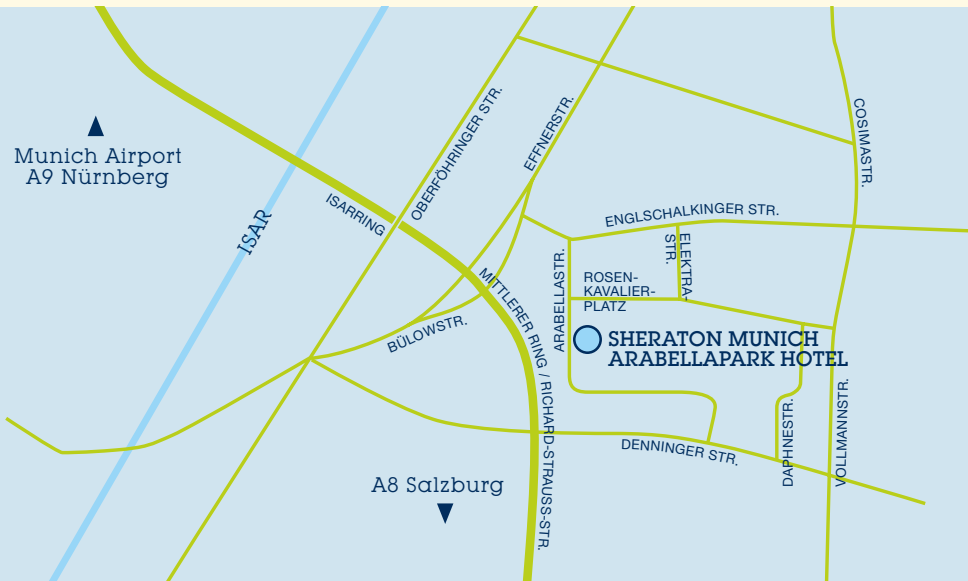

DIRECTIONS

SHERATON MUNICH
ARABELLAPARK HOTEL
Arabellastrasse 5
81925 Munich, Germany

t — +49 (0)89 9232 0
f — +49 (0)89 9232 4449
e — arabellaparkmuenchen@sheraton.com
sheratonarabellapark.com

BY CAR

Coming from the autobahn A8/Stuttgart: Go straight along Verdistrasse, pass the Botanischer Garten and follow the signs for A9/Nürnberg. Continue onto Mittlerer Ring, Petuelring and Isarring. Take the exit Bogenhausen and turn left at the second set of lights (Effnerplatz). Continue onto Effnerstrasse and turn right onto Englischalkinger Strasse. Turn right at Arabellastrasse.

Coming from Munich International Airport and from the autobahn A9/Nürnberg: Starting from the airport, take the ramp onto the autobahn A92 (toward Munich). Turn off at the interchange Neufahrn and merge onto A9/München. Take the exit Föhringer Ring and follow the road until you get to Bogenhausen. Take this exit and turn left onto Effnerstrasse (junction Effnerplatz). Turn left again onto Englischalkinger Strasse. Turn right at Arabellastrasse.

Coming from the autobahn A8/Salzburg: Merge onto Mittlerer Ring Ost. Continue onto Innsbrucker Ring and Leuchtenbergring until you get to the Richard-Strauss-Tunnel. Take the exit Denninger Strasse. Turn right at Arabellastrasse.

BY UNDERGROUND (U-BAHN)

Coming from Munich Central Station: Take the subway line U4 towards Arabellapark. Get off at Arabellapark station. Find the exit Rosenkavaliersplatz and leave the subway station. The hotel will be on your right hand side.